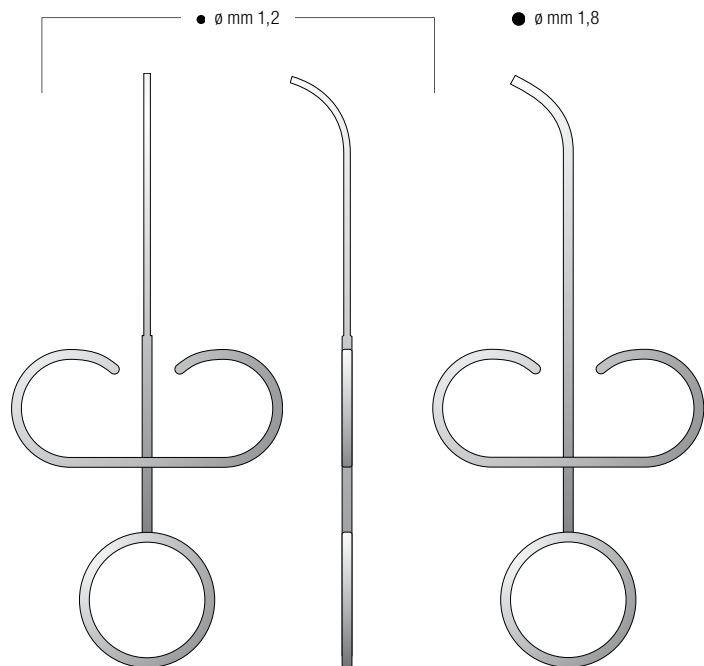

4861/1 (mm 155)

Small
Piccolo

4861/2 (mm 155)

Medium
Medio

4861/3 (mm 155)

Large
Grande

4861/4 (mm 155)

Jumbo
Enorme

4858/3

Tip spare part
Puntale
ricambio

4856 (mm 170)
ø mm 2,50

Curved 15°
Curvo 15°

4857 (mm 165)
ø mm 2,50

Curved 45°
Curvo 45°

4858 (mm 155)
ø mm 2,50

Curved 90°
Curvo 90°

4865 (mm 130)
Straight
Retta

4866 (mm 130)
Curved
Curva

4880 (mm 130)
Curved
Curva

4864 (mm 145)
Curved 15°
Curvo 15°

4869 (mm 140)
Curved 45°
Curvo 45°

4863 (mm 125)
Curved 90°
Curvo 90°

ø 30 mm

ø 30 mm

h 30 mm

h 25 mm

4855
Amalgam well in stainless steel
Mortajo per amalgama in acciaio

4854
Amalgam well in stainless steel
Mortajo per amalgama in acciaio

6300
mm 150 x 80 x 15
Mixing glass
Plastra vetro per impasti